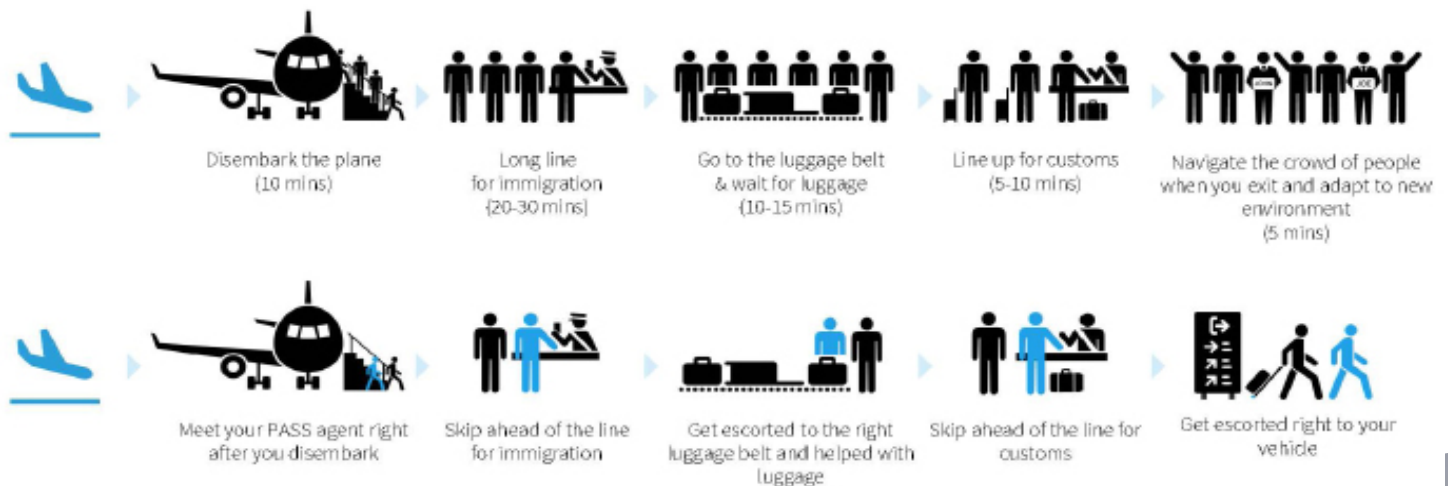

PREMIUM FAST TRACK SERVICE (See page 2)

In connection to airport transfer we can offer meet & greet at arrival gate, fast track through immigration and security, assistance with collecting baggage and escort to driver.

Together, we'll create a worldwide transportation program covering all your clients' needs.

PREMIUM AIRPORT FAST TRACK SERVICE

ARRIVAL, CONNECTIONS & DEPARTURE

500+ AIRPORTS AROUND THE WORLD

Our Fast Track Service makes your airport experience enjoyable from arrival through to departure. Our agents assist with everything from luggage and check-in, to fast-track immigration and customs, to timely and relaxed arrival at your departure gate.

ARRIVAL EXAMPLE

ARRIVALS

- Fast-track immigration* and customs
- Baggage assistance and porter service
- Escort to waiting ground transportation

*Subject to availability, depending on local regulations.

CONNECTIONS

- Terminal connection assistance
- Fast-track immigration* and customs
- Baggage recheck
- Fast-track security

*Subject to availability, depending on local regulations.

DEPARTURES

- Curbside pickup to assist with baggage and check-in
- Fast-track security
- Escort to gate